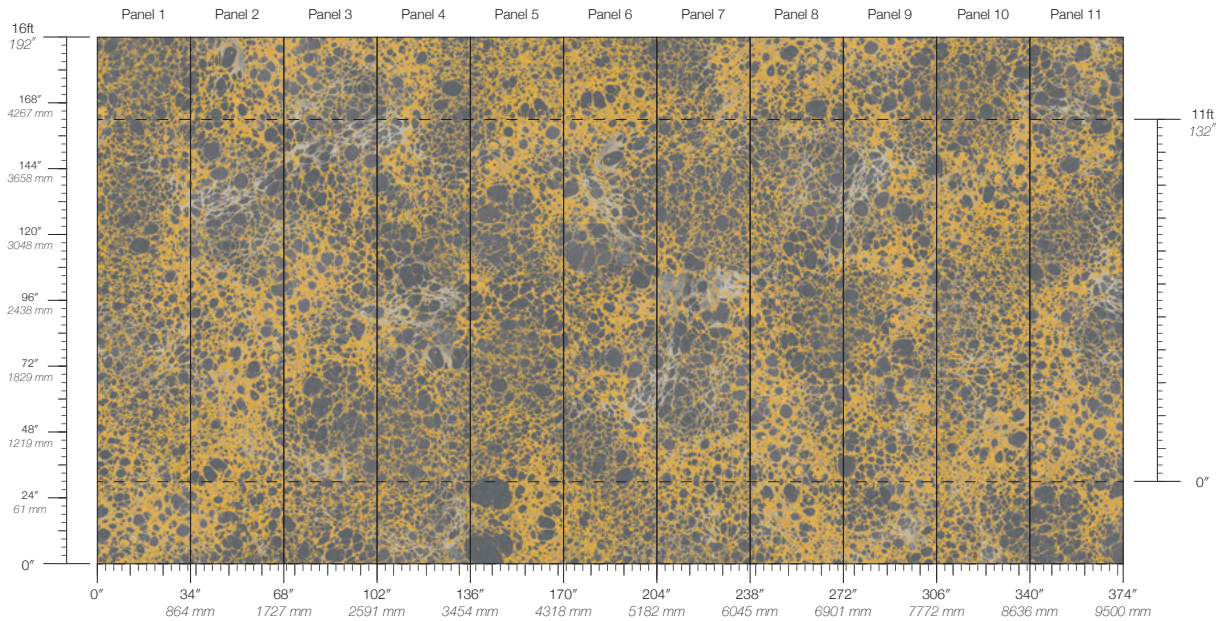

Wabi Mineral

Suitable for residential and some commercial projects

COLOR
Mineral

ITEM
1017

CONTENT
Dutch Metal Leaf

PANEL WIDTH
34" / 864 mm trimmed

PANEL HEIGHT
132" / 3353 mm standard
192" / 4877 mm extended

REPEAT
Non-repeating

STOCK
Made to order

LEAD TIME
4 weeks to print

MINIMUM
1 panel

PRICE
Available upon request

ORIGIN
USA

DETAILS
Custom options available

MAINTENANCE
Water-based cleanser

ENVIRONMENTAL
Formaldehyde Free
Heavy Metal Free
PVC Free

SPECS
Paper-backed metal leaf
7.2 oz per square yard
244 g per linear meter
Smooth metallic surface with
hand-applied leaf

TESTING
(US) ASTM E84 Adhered Class A
(EU) EN 15102 Class D-s3 / d2

CONTACT
sales@calicowallpaper.com
+1 718 243 1705
57 Lispenard Street
New York, NY 10013 USA

DISCLAIMER
Refer to our website to
see the full mural artwork.
Reference the physical sample
for color and texture. Panel
maps represent mural
artwork only.