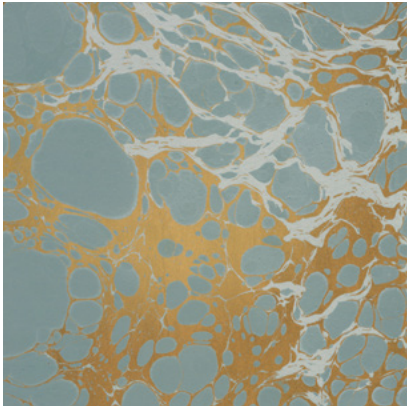

Calico

WABI

Tear Sheet

Wabi melds traditional marbling techniques with modern design.

CERULEAN

CLOUD

LAGOON

MINERAL

RIVER

ROSARIUM

TAUPE

Wabi Mineral

Suitable for residential and some commercial projects

COLOR
Mineral

ITEM
1017

CONTENT
Dutch Metal Leaf

PANEL WIDTH
34" / 864 mm trimmed

PANEL HEIGHT
132" / 3353 mm standard
192" / 4877 mm extended

REPEAT
Non-repeating

STOCK
Made to order

LEAD TIME
4 weeks to print

MINIMUM
1 panel

PRICE
Available upon request