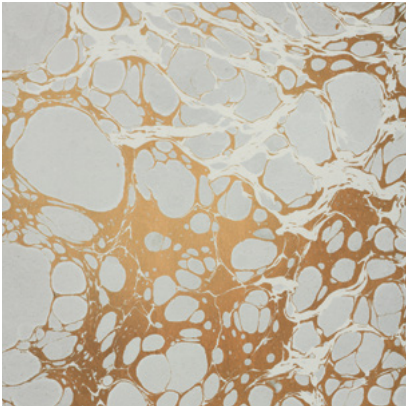

Calico

WABI

Tear Sheet

Wabi melds traditional marbling techniques with modern design.

CERULEAN

CLOUD

LAGOON

MINERAL

RIVER

ROSARIUM

TAUPE

Wabi Mineral

Suitable for residential and some commercial projects

COLOR
Mineral

ITEM
1017

CONTENT
Dutch Metal Leaf

PANEL WIDTH
34" / 864 mm trimmed

PANEL HEIGHT
132" / 3353 mm standard
192" / 4877 mm extended

REPEAT
Non-repeating

STOCK
Made to order

LEAD TIME
4 weeks to print

MINIMUM
1 panel

PRICE
Available upon request