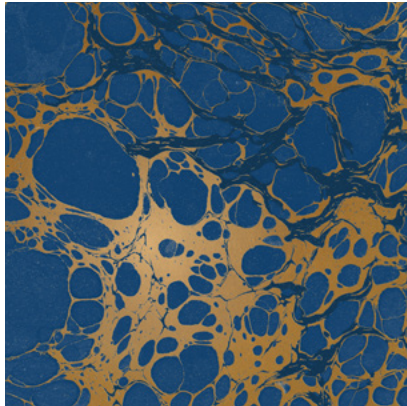

Calico

WABI

Tear Sheet

Wabi melds traditional marbling techniques with modern design.

CERULEAN

CLOUD

LAGOON

MINERAL

RIVER

ROSARIUM

TAUPE

Wabi Mineral

Suitable for residential and some commercial projects

COLOR
Mineral

ITEM
1017

CONTENT
Dutch Metal Leaf

PANEL WIDTH
34" / 864 mm trimmed

PANEL HEIGHT
132" / 3353 mm standard
192" / 4877 mm extended

REPEAT
Non-repeating

STOCK
Made to order

LEAD TIME
4 weeks to print

MINIMUM
1 panel

PRICE
Available upon request