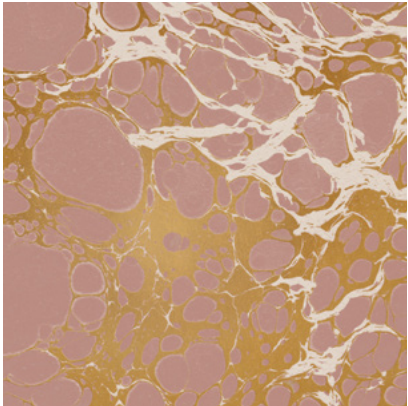

Calico

WABI

Tear Sheet

Wabi melds traditional marbling techniques with modern design.

CERULEAN

CLOUD

LAGOON

MINERAL

RIVER

ROSARIUM

TAUPE

Wabi Mineral

Suitable for residential and some commercial projects

COLOR
Mineral

ITEM
1017

CONTENT
Dutch Metal Leaf

PANEL WIDTH
34" / 864 mm trimmed

PANEL HEIGHT
132" / 3353 mm standard
192" / 4877 mm extended

REPEAT
Non-repeating

STOCK
Made to order

LEAD TIME
4 weeks to print

MINIMUM
1 panel

PRICE
Available upon request