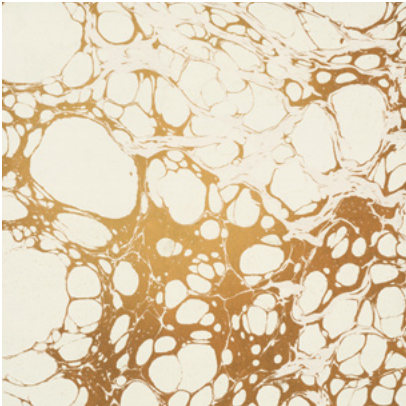

Calico

WABI

Tear Sheet

Wabi melds traditional marbling techniques with modern design.

CERULEAN

CLOUD

LAGOON

MINERAL

RIVER

ROSARIUM

TAUPE

Wabi Mineral

Suitable for residential and some commercial projects

COLOR
Mineral

ITEM
1017

CONTENT
Dutch Metal Leaf

PANEL WIDTH
34" / 864 mm trimmed

PANEL HEIGHT
132" / 3353 mm standard
192" / 4877 mm extended

REPEAT
Non-repeating

STOCK
Made to order

LEAD TIME
4 weeks to print

MINIMUM
1 panel

PRICE
Available upon request