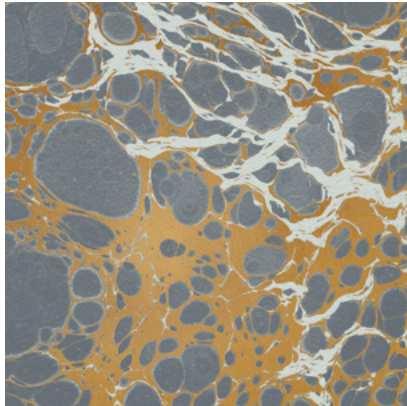

Calico

WABI

Tear Sheet

Wabi melds traditional marbling techniques with modern design.

CERULEAN

CLOUD

LAGOON

MINERAL

RIVER

ROSARIUM

TAUPE

Wabi Mineral

Suitable for residential and some commercial projects

COLOR
Mineral

ITEM
1017

CONTENT
Dutch Metal Leaf

PANEL WIDTH
34" / 864 mm trimmed

PANEL HEIGHT
132" / 3353 mm standard
192" / 4877 mm extended

REPEAT
Non-repeating

STOCK
Made to order

LEAD TIME
4 weeks to print

MINIMUM
1 panel

PRICE
Available upon request