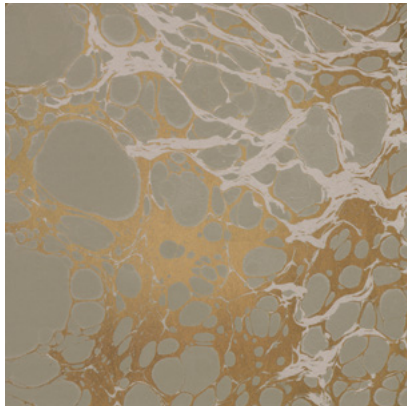

Calico

WABI

Tear Sheet

Wabi melds traditional marbling techniques with modern design.

CERULEAN

CLOUD

LAGOON

MINERAL

RIVER

ROSARIUM

TAUPE

Wabi Mineral

Suitable for residential and some commercial projects

COLOR
Mineral

ITEM
1017

CONTENT
Dutch Metal Leaf

PANEL WIDTH
34" / 864 mm trimmed

PANEL HEIGHT
132" / 3353 mm standard
192" / 4877 mm extended

REPEAT
Non-repeating

STOCK
Made to order

LEAD TIME
4 weeks to print

MINIMUM
1 panel

PRICE
Available upon request